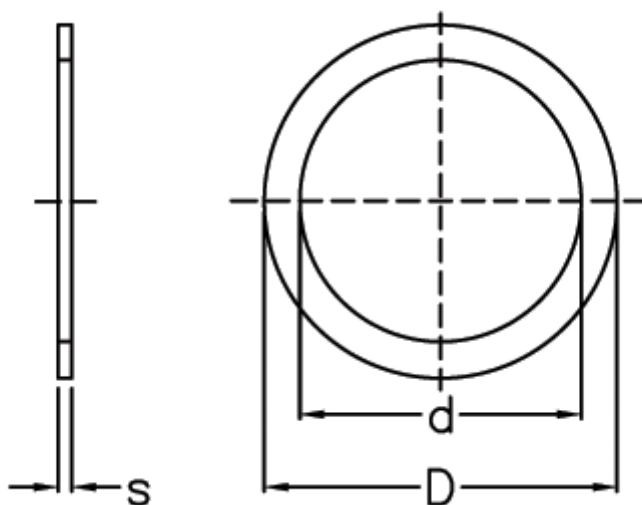

Article number: 0130819

Description: Support washer
105x130x3,5 DIN 988

Measures

d = 105

D = 130

Description = 105x130x3,5

s = 3.5

tol = -0.08

Weight kg/1000 = 127.000